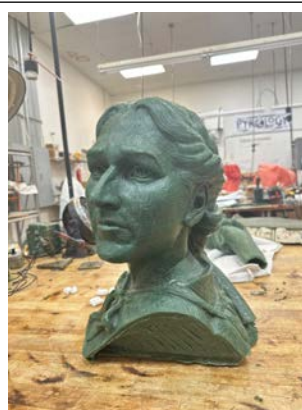

Timoxena mold