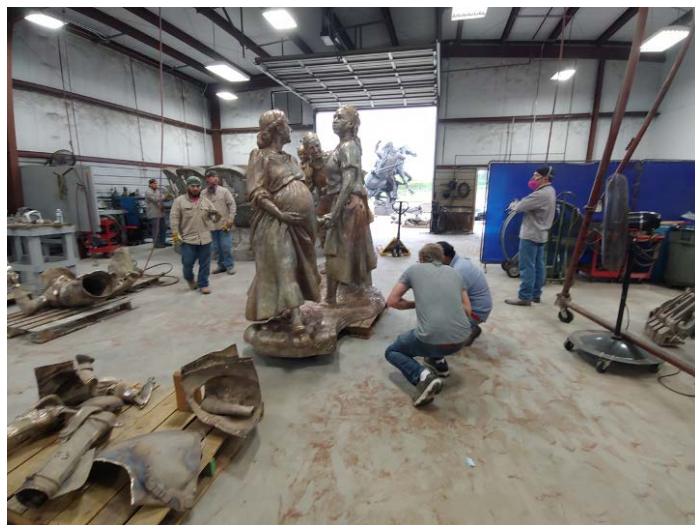

Mold to Bronze at Pyrology (foundry)